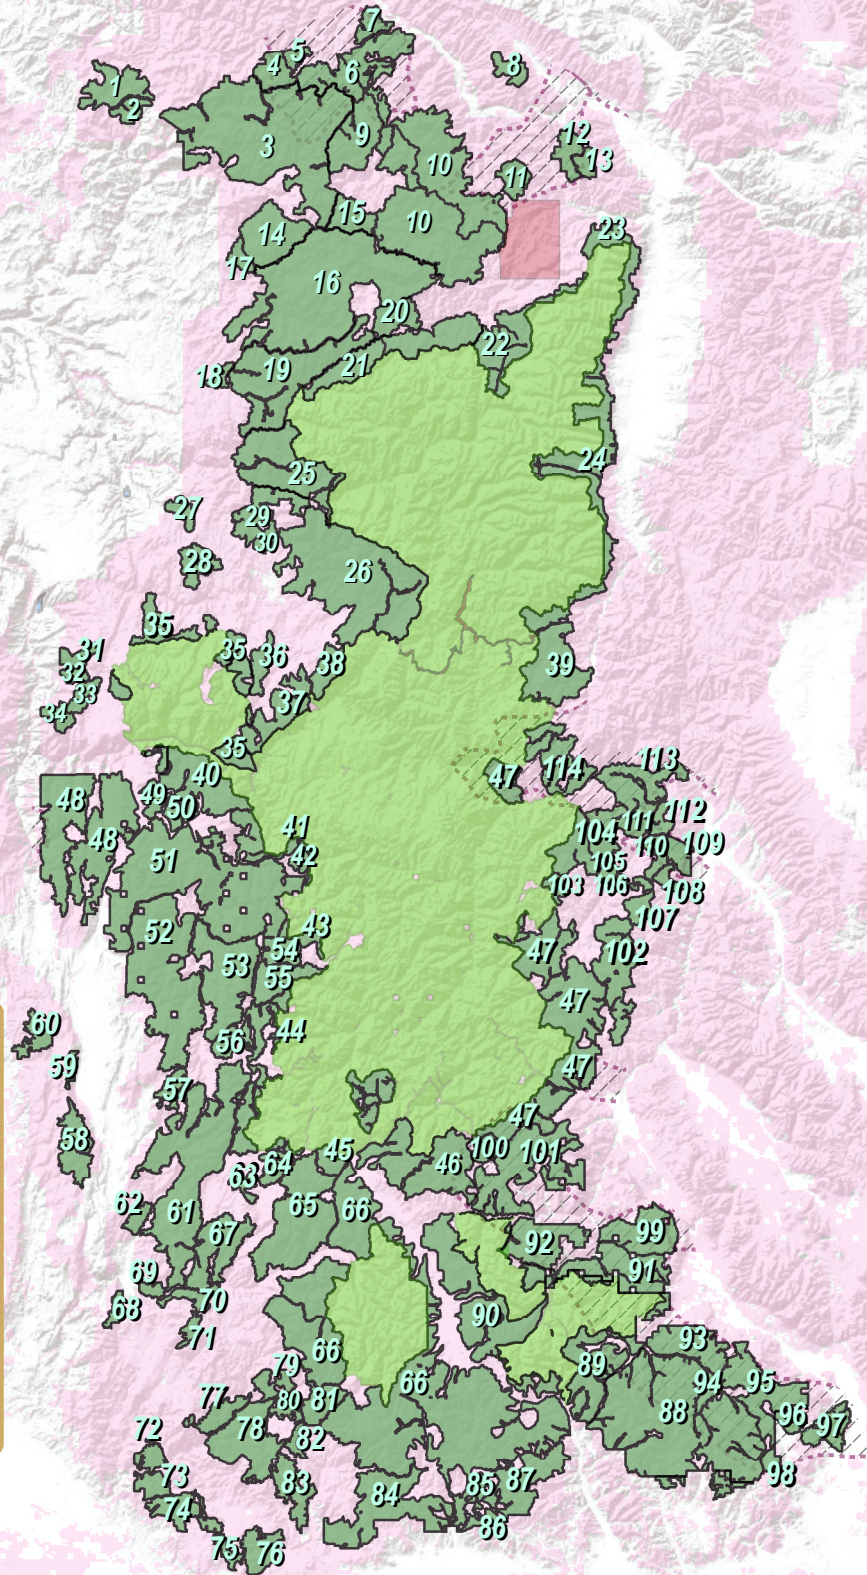

Northern Rockies Ecosystem Protection Act 2016

**Greater
Salmon Selway**

Legend

-  NREPA New Wilderness
-  NREPA Biological Corridors
-  NREPA Recovery Areas
-  Existing Wilderness
-  National Parks and National Monuments
-  National Forests and BLM Lands

GIS Map prepared for the
Alliance for the Wild Rockies
by Save America's Forests

NREPA.4.28.16cr
GtrSlmnSelwy