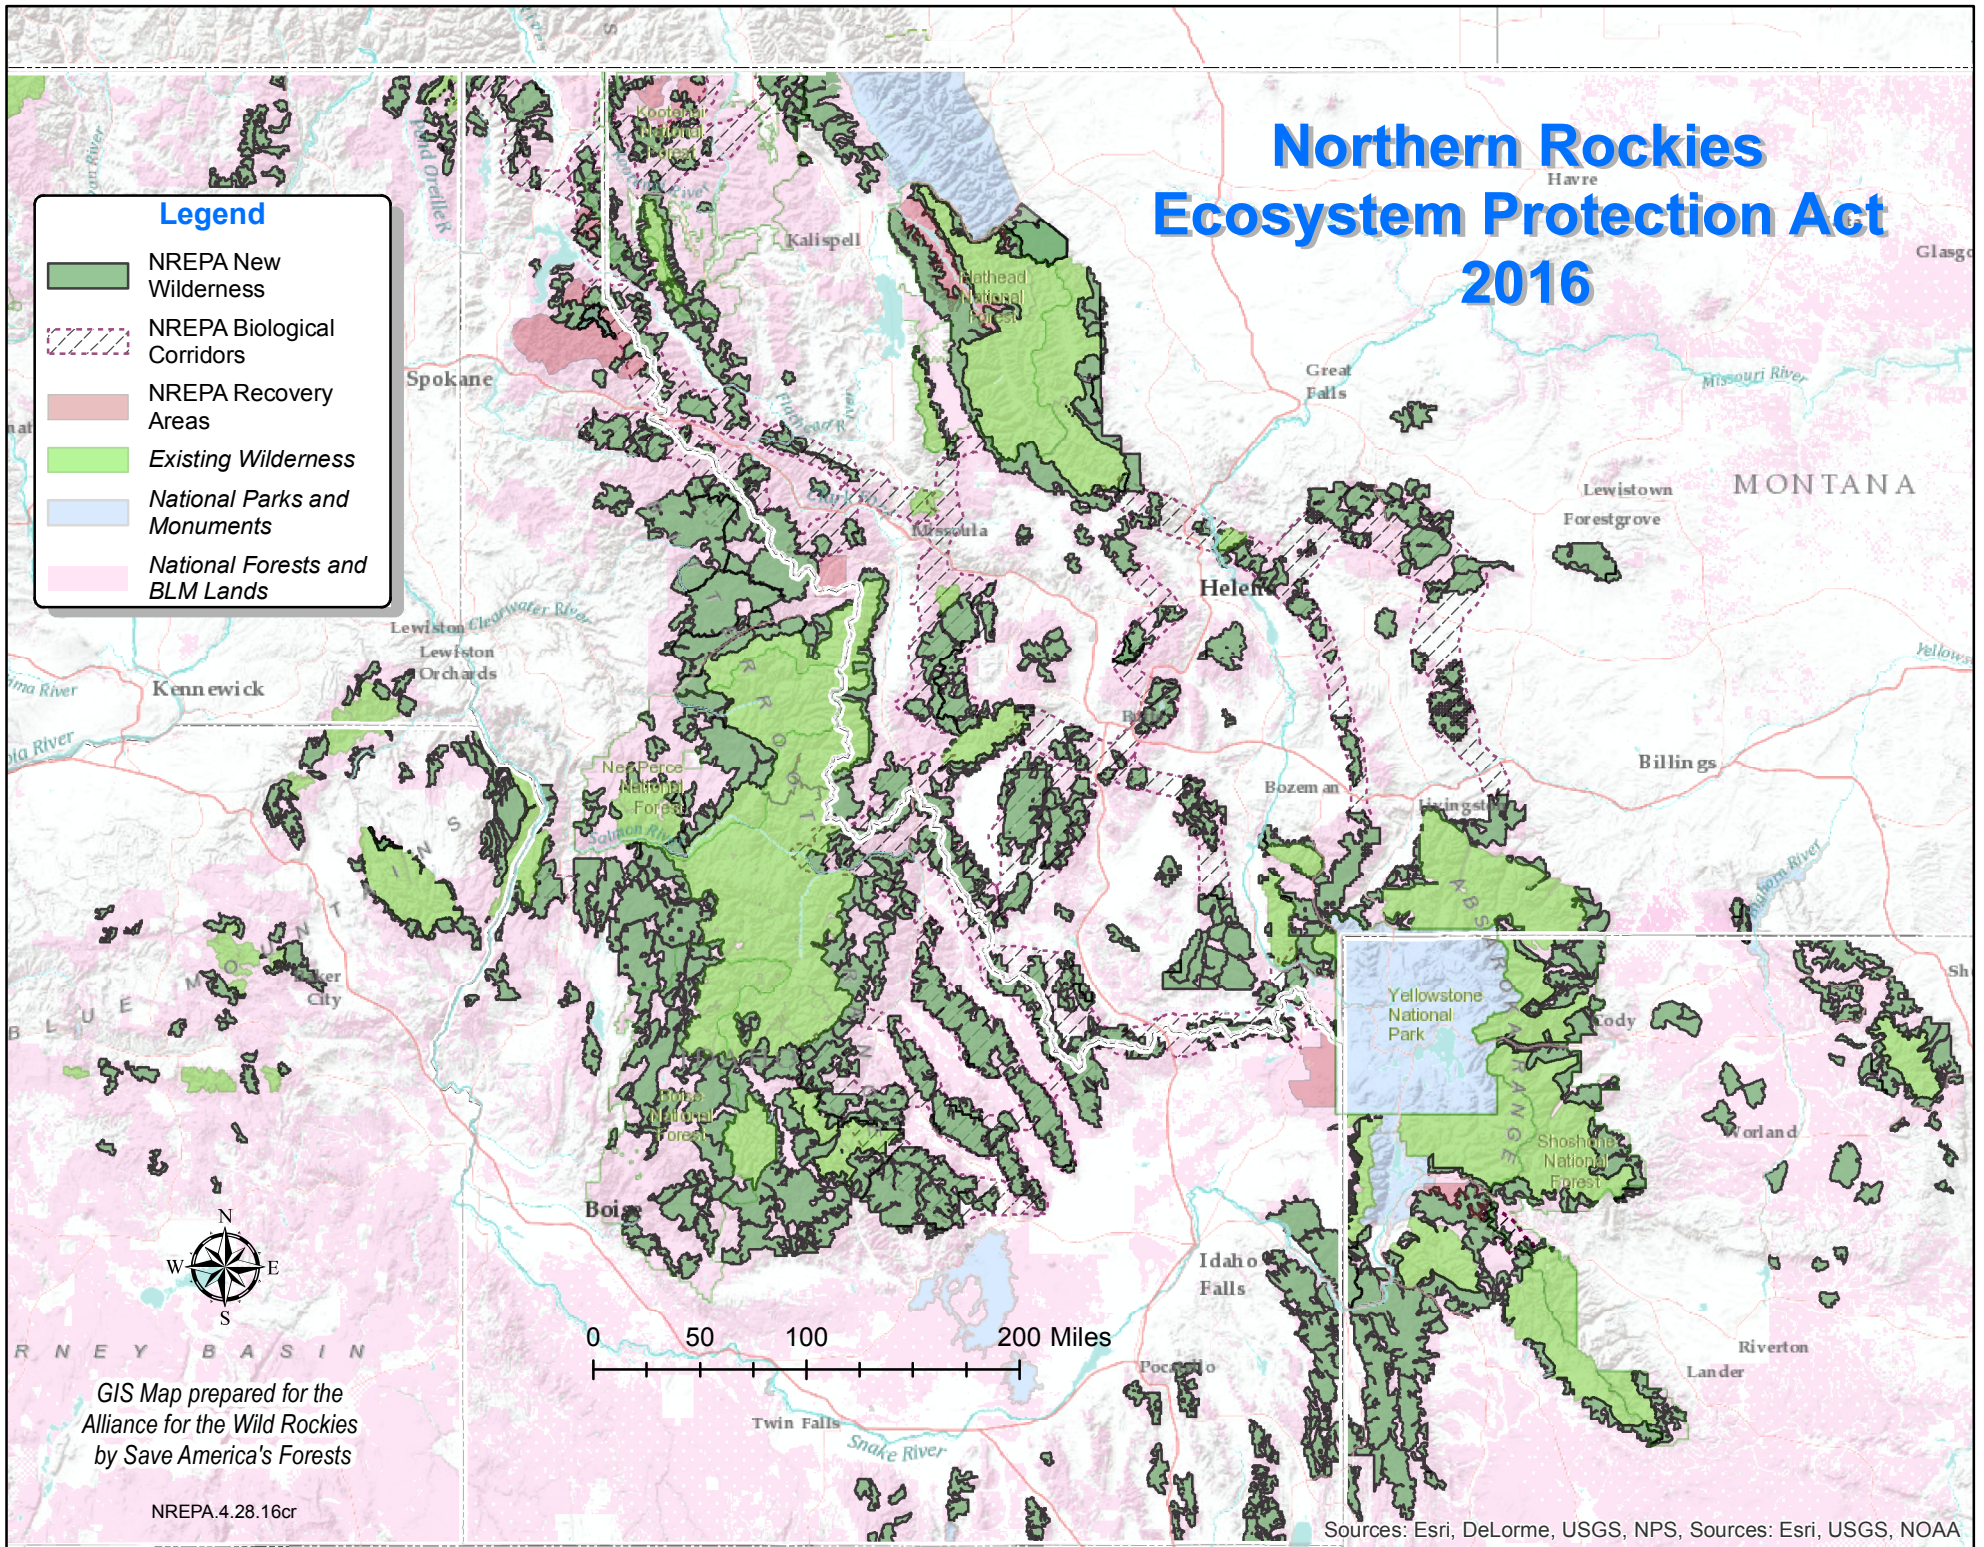

Northern Rockies Ecosystem Protection Act 2016

Legend

-  NREPA New Wilderness
-  NREPA Biological Corridors
-  NREPA Recovery Areas
-  Existing Wilderness
-  National Parks and Monuments
-  National Forests and BLM Lands

0 50 100 200 Miles

GIS Map prepared for the
Alliance for the Wild Rockies
by Save America's Forests

NREPA.4.28.16cr

Sources: Esri, DeLorme, USGS, NPS, Sources: Esri, USGS, NOAA